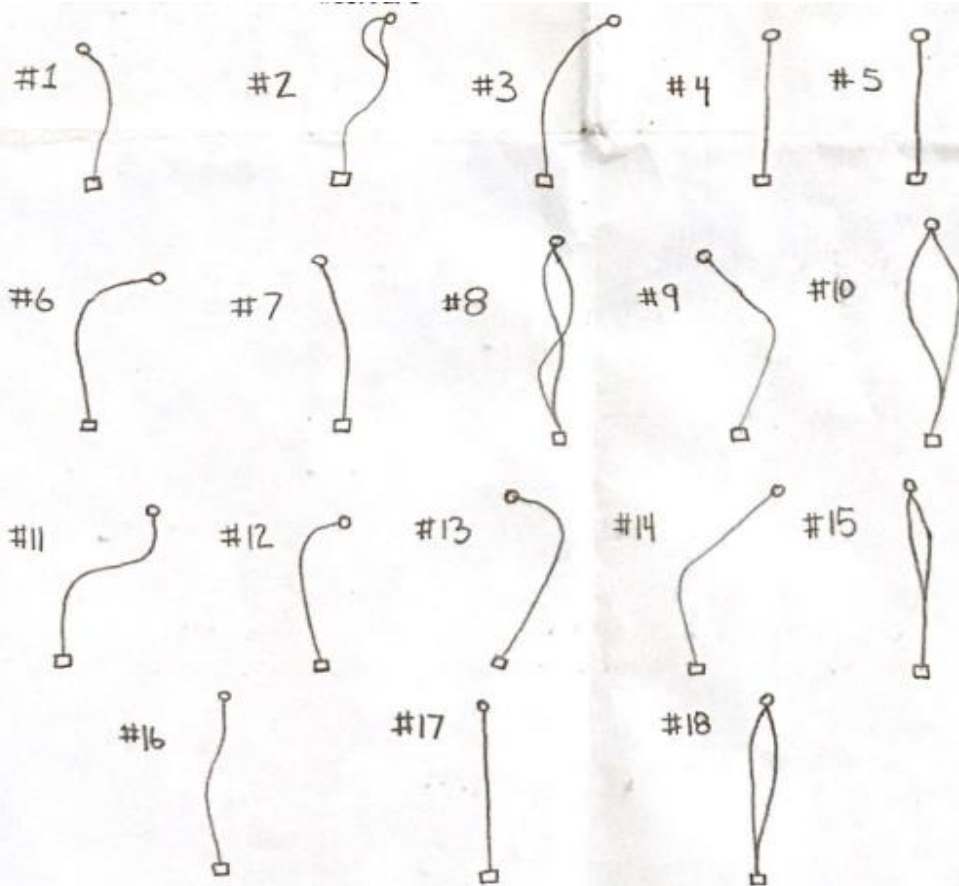

Bobcat DGC Info

	Length	Par		Length	Par
1	365	3		10	3
2	610	5		11	4
3	360	3		12	3
4	210	3		13	3
5	260	3		14	4
6	300	3		15	3
7	250	3		16	3
8	512	4		17	3
9	440	4		18	3
	3307	31	Par	3185	29
			Length		
			60		
			6492		

*****Every Time you finish a hole look around and find the closest red ribbon in a tree. Follow the red ribbon trail and it will lead you to the next tee pad.**

***** There will NOT be any OUT OF BOUNDS!**

The creek is casual. Take relief no closer to hole, no penalty. Or play from original lie.